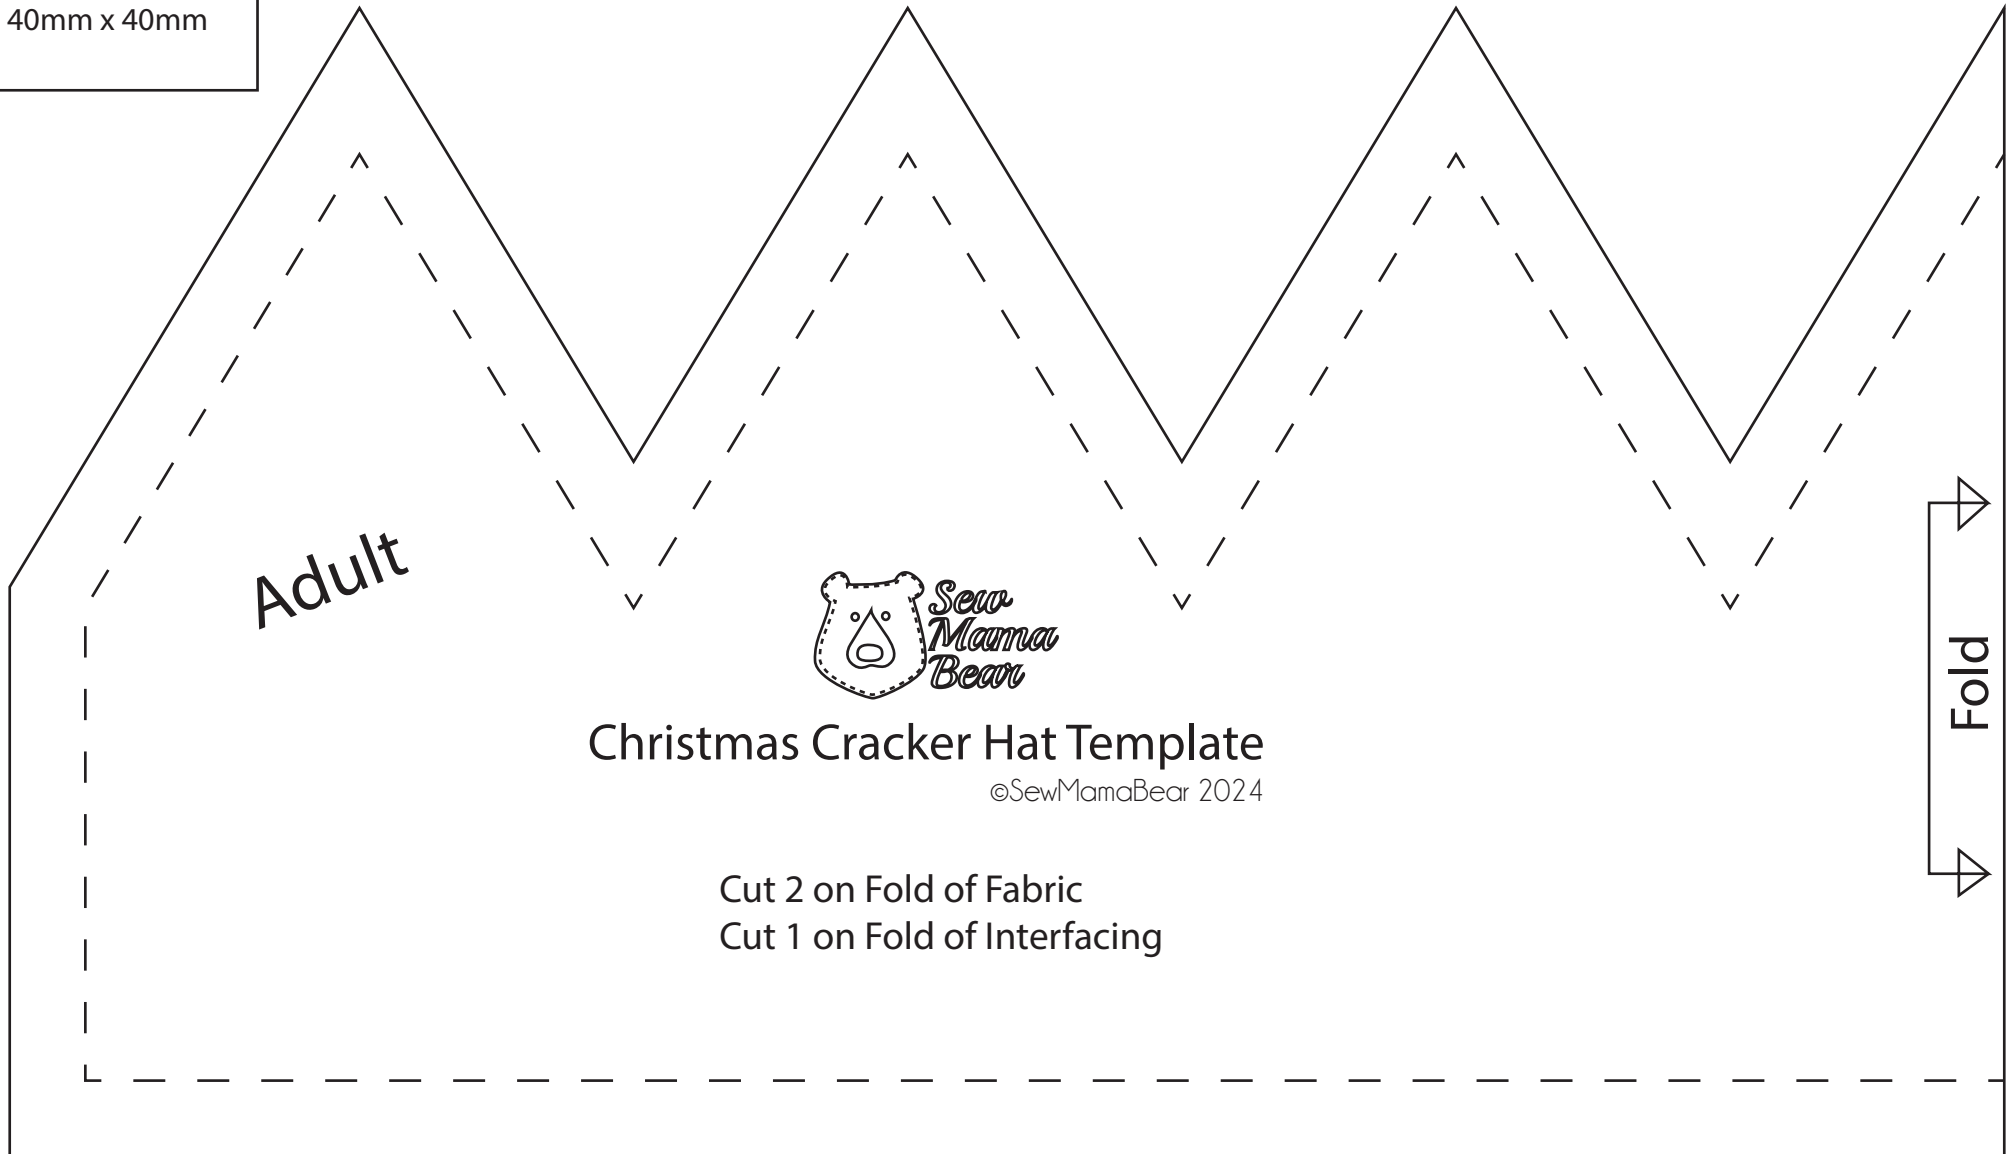

Test Square

If printed correctly
this should measure
40mm x 40mm

You may not publish, copy, duplicate, sell or
distribute this pattern in any form.

Adult

Christmas Cracker Hat Template

©SewMamaBear 2024

Cut 2 on Fold of Fabric
Cut 1 on Fold of Interfacing

Fold

Test Square

If printed correctly
this should measure
40mm x 40mm